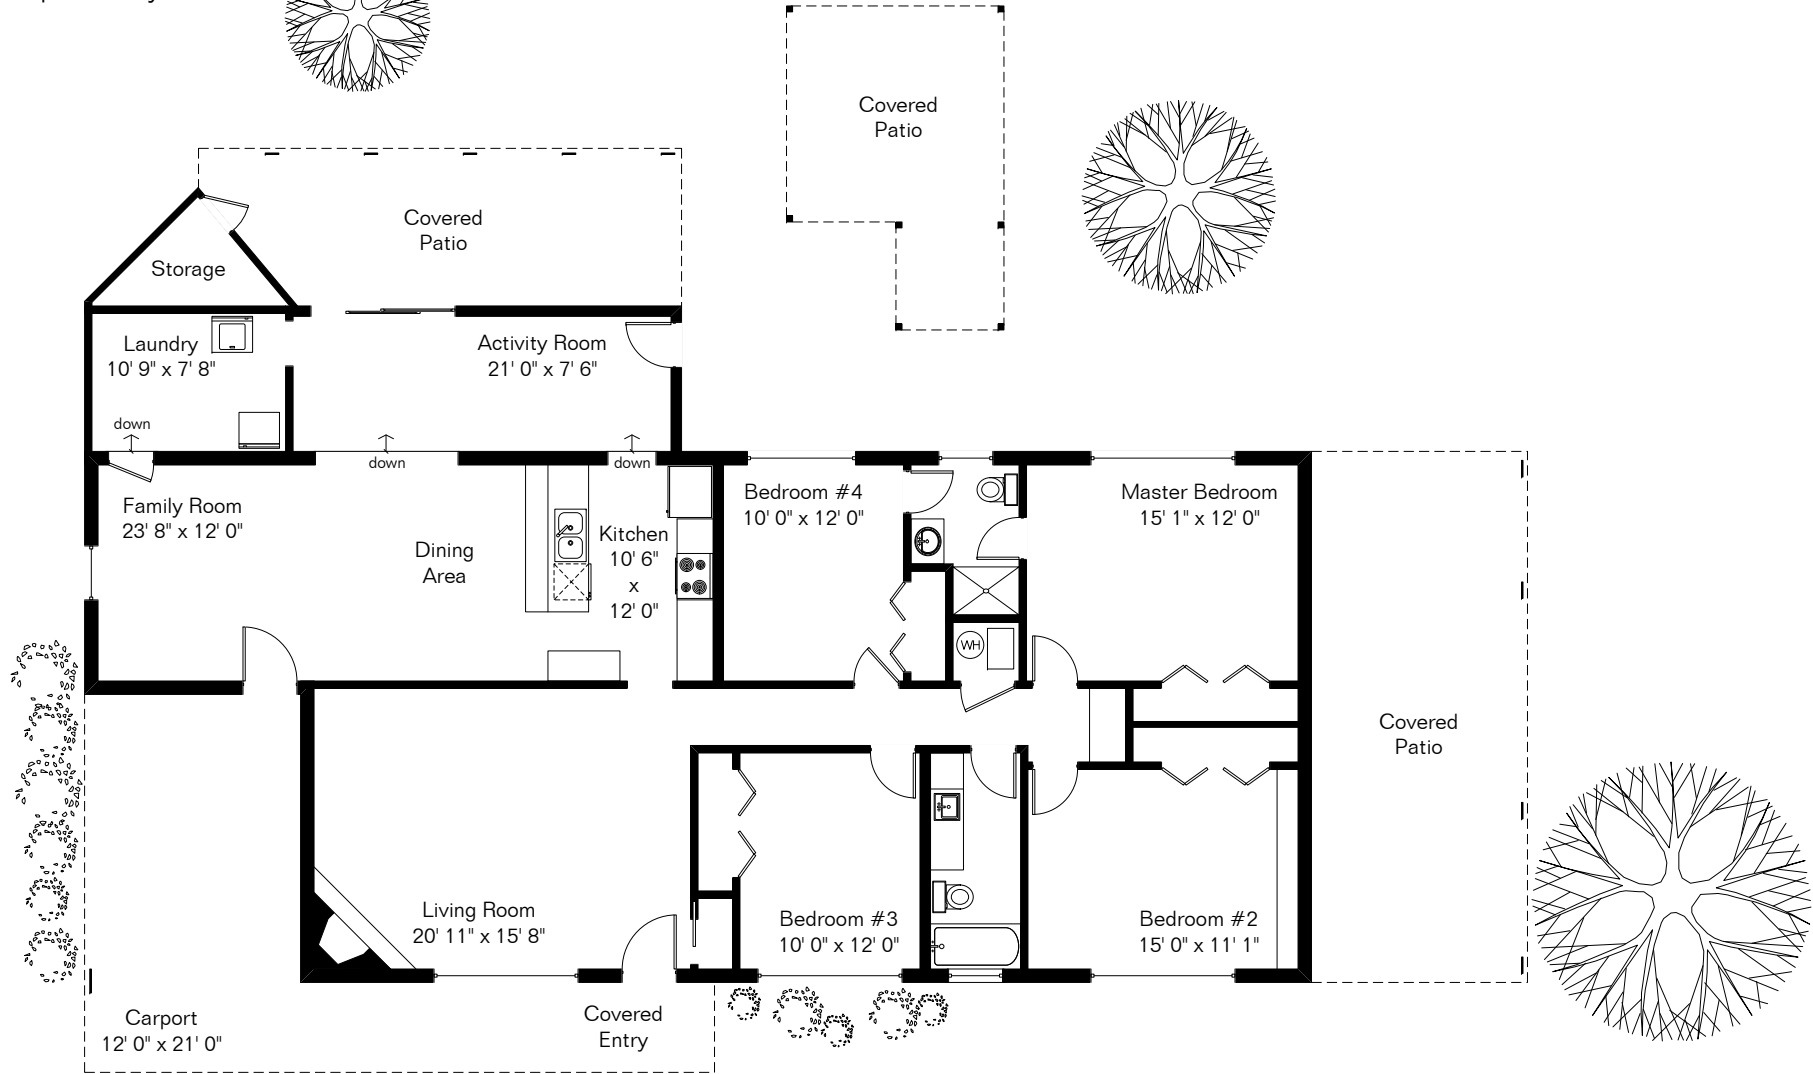

The square footages and room size information are deemed to be reliable but are not guaranteed and should be independently verified.

2850 E Greenlee St

Site Visit July 2014

Copyright 2014 Floor Plans First! LLC
All Rights Reserved.

Living Area 2,087 Sq Ft

www.FloorPlansFirst.com

Toll Free (877) 887-1500
Voice (520) 881-1500
Fax (520) 791-7701